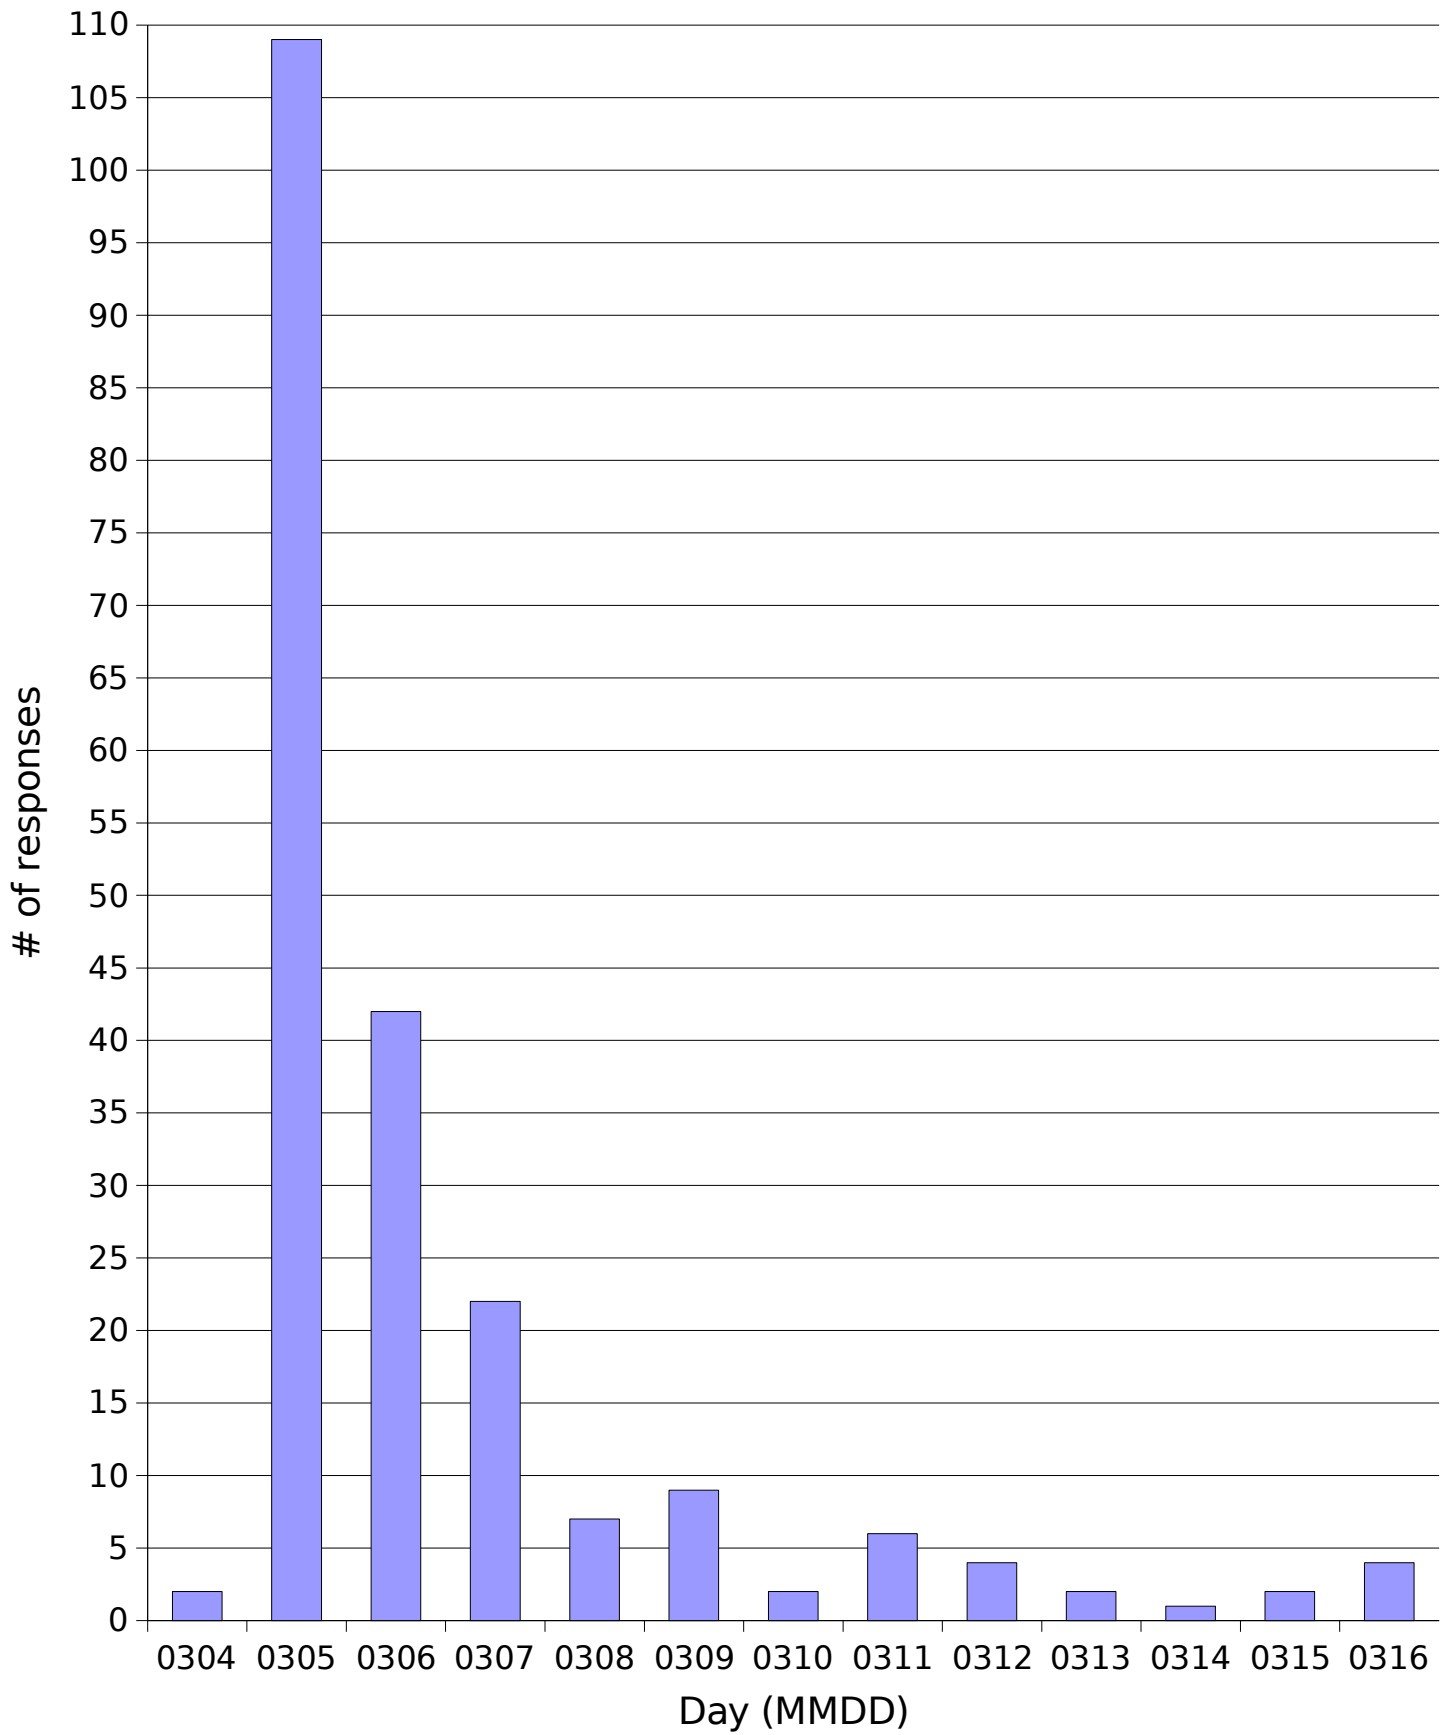

Responses per Day