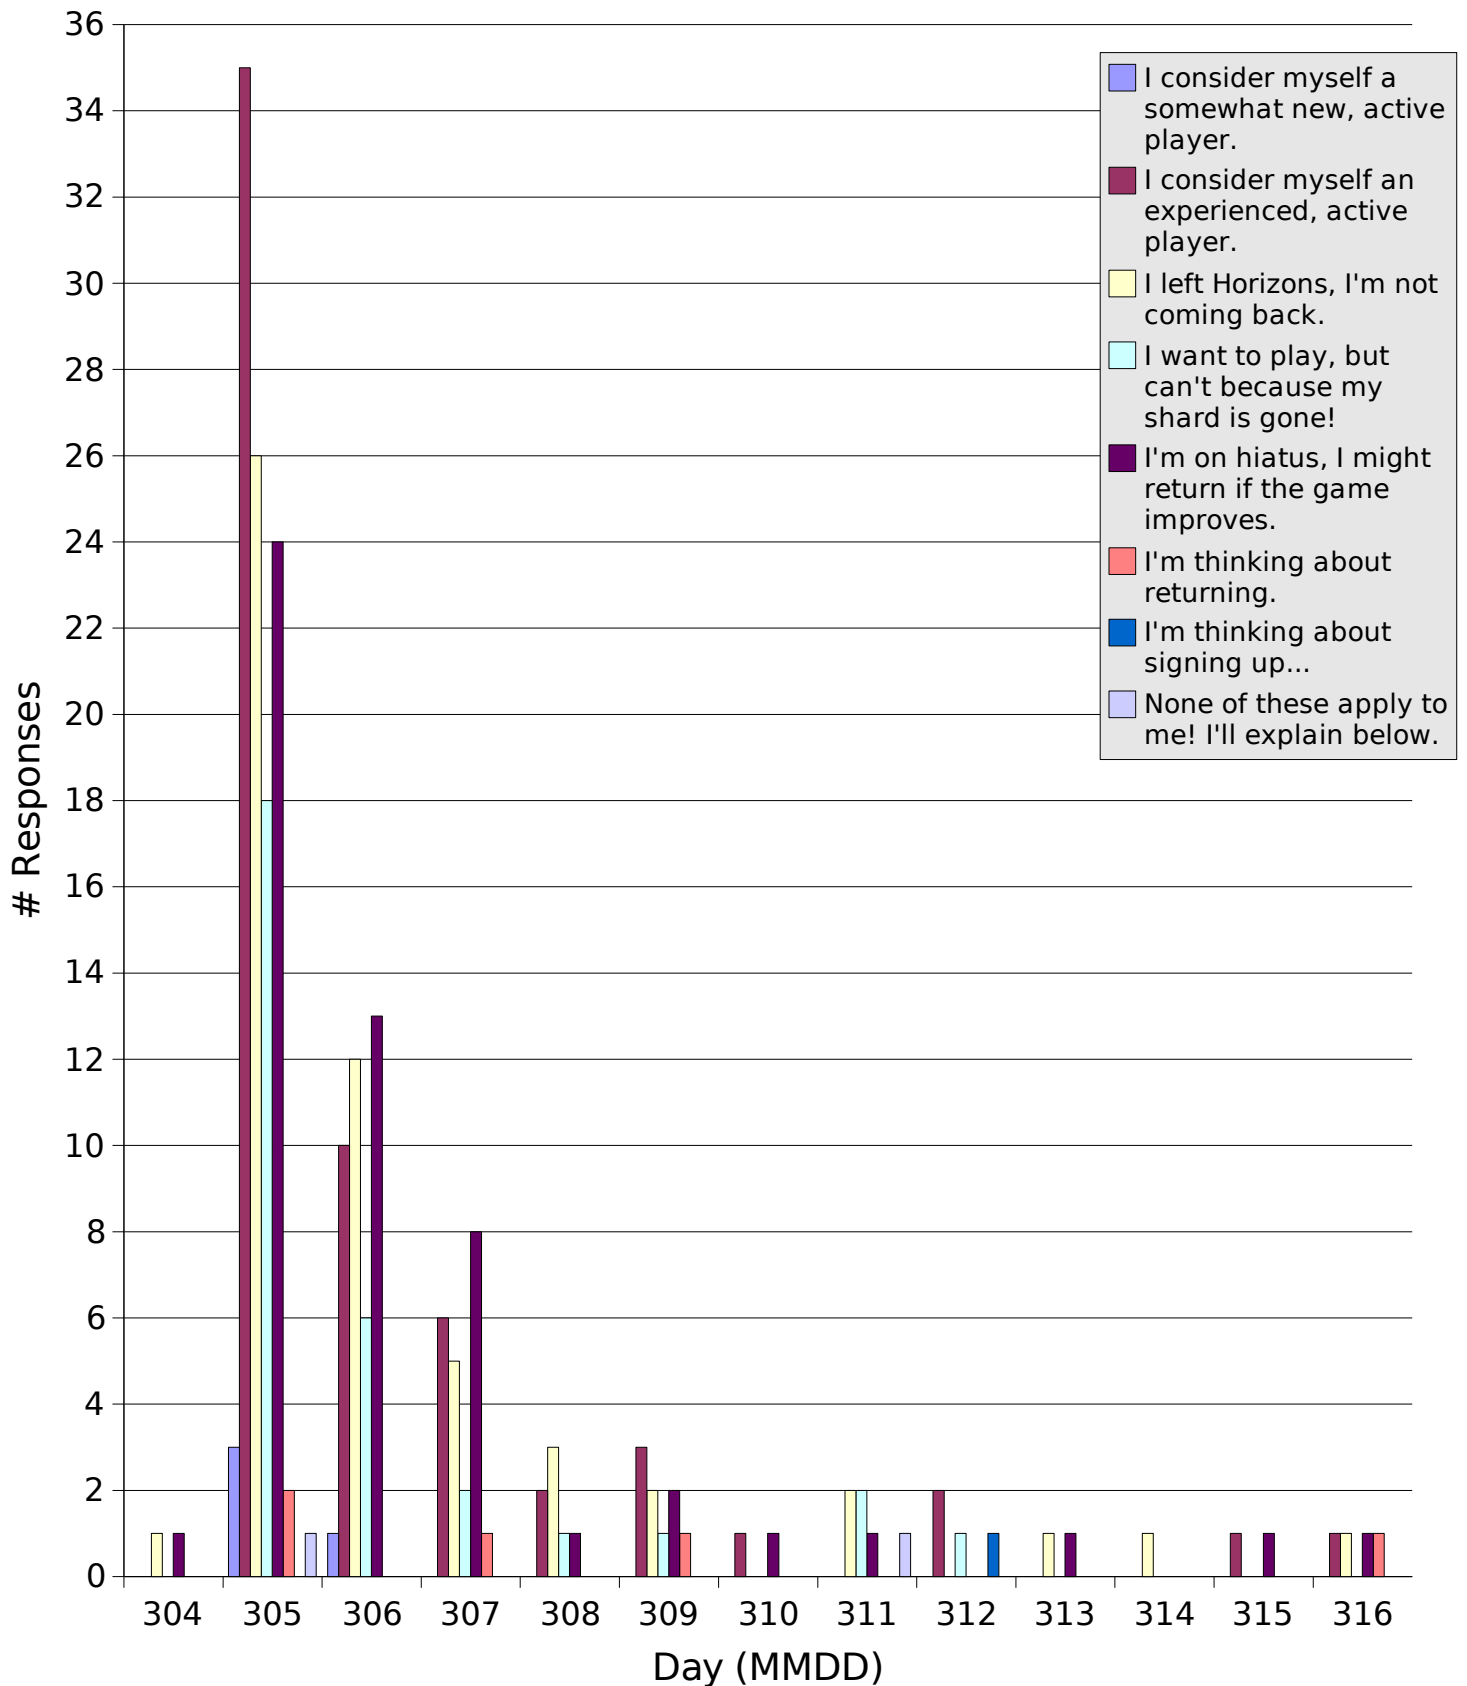

Responses by Day: " Please describe your current level of game activity."