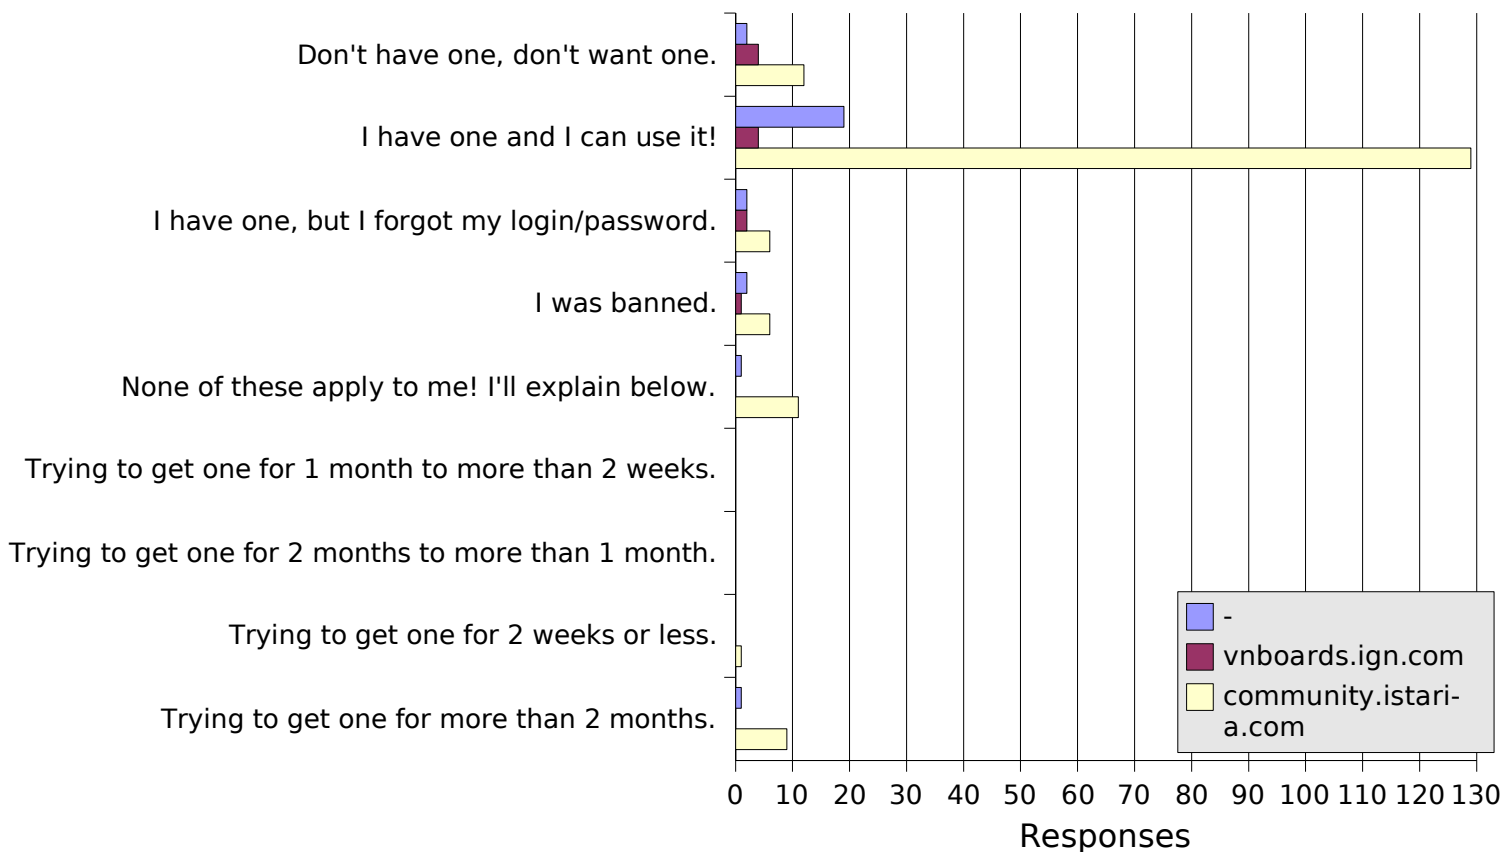

~Steelclaw

Responses by Country

Responses per Day

Responses to "What is the state of your forum account?"

Responses to "Please describe your current level of game activity."

Responses by Day: "What is the state of your forum account?"

Responses by Day: " Please describe your current level of game activity."

Responses by Referrer: "What is the state of your forum account?"

Responses by Referrer: "Please describe your current level of game activity."