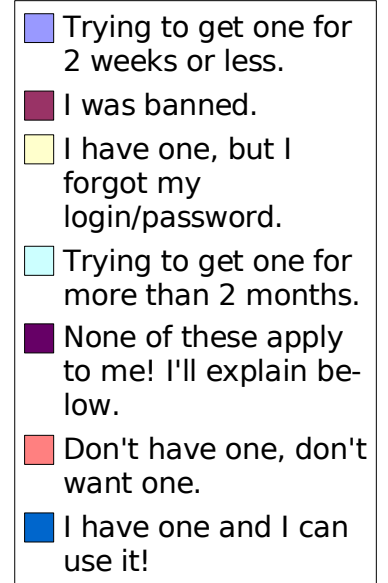

~Steelclaw

Responses by Country

Responses per Day

Responses to "What is the state of your forum account?"

Responses to "Please describe your current level of game activity."

Responses by Day: "What is the state of your forum account?"

Responses by Day: " Please describe your current level of game activity."

Responses by Referrer: "What is the state of your forum account?"

Responses by Referrer: "Please describe your current level of game activity."