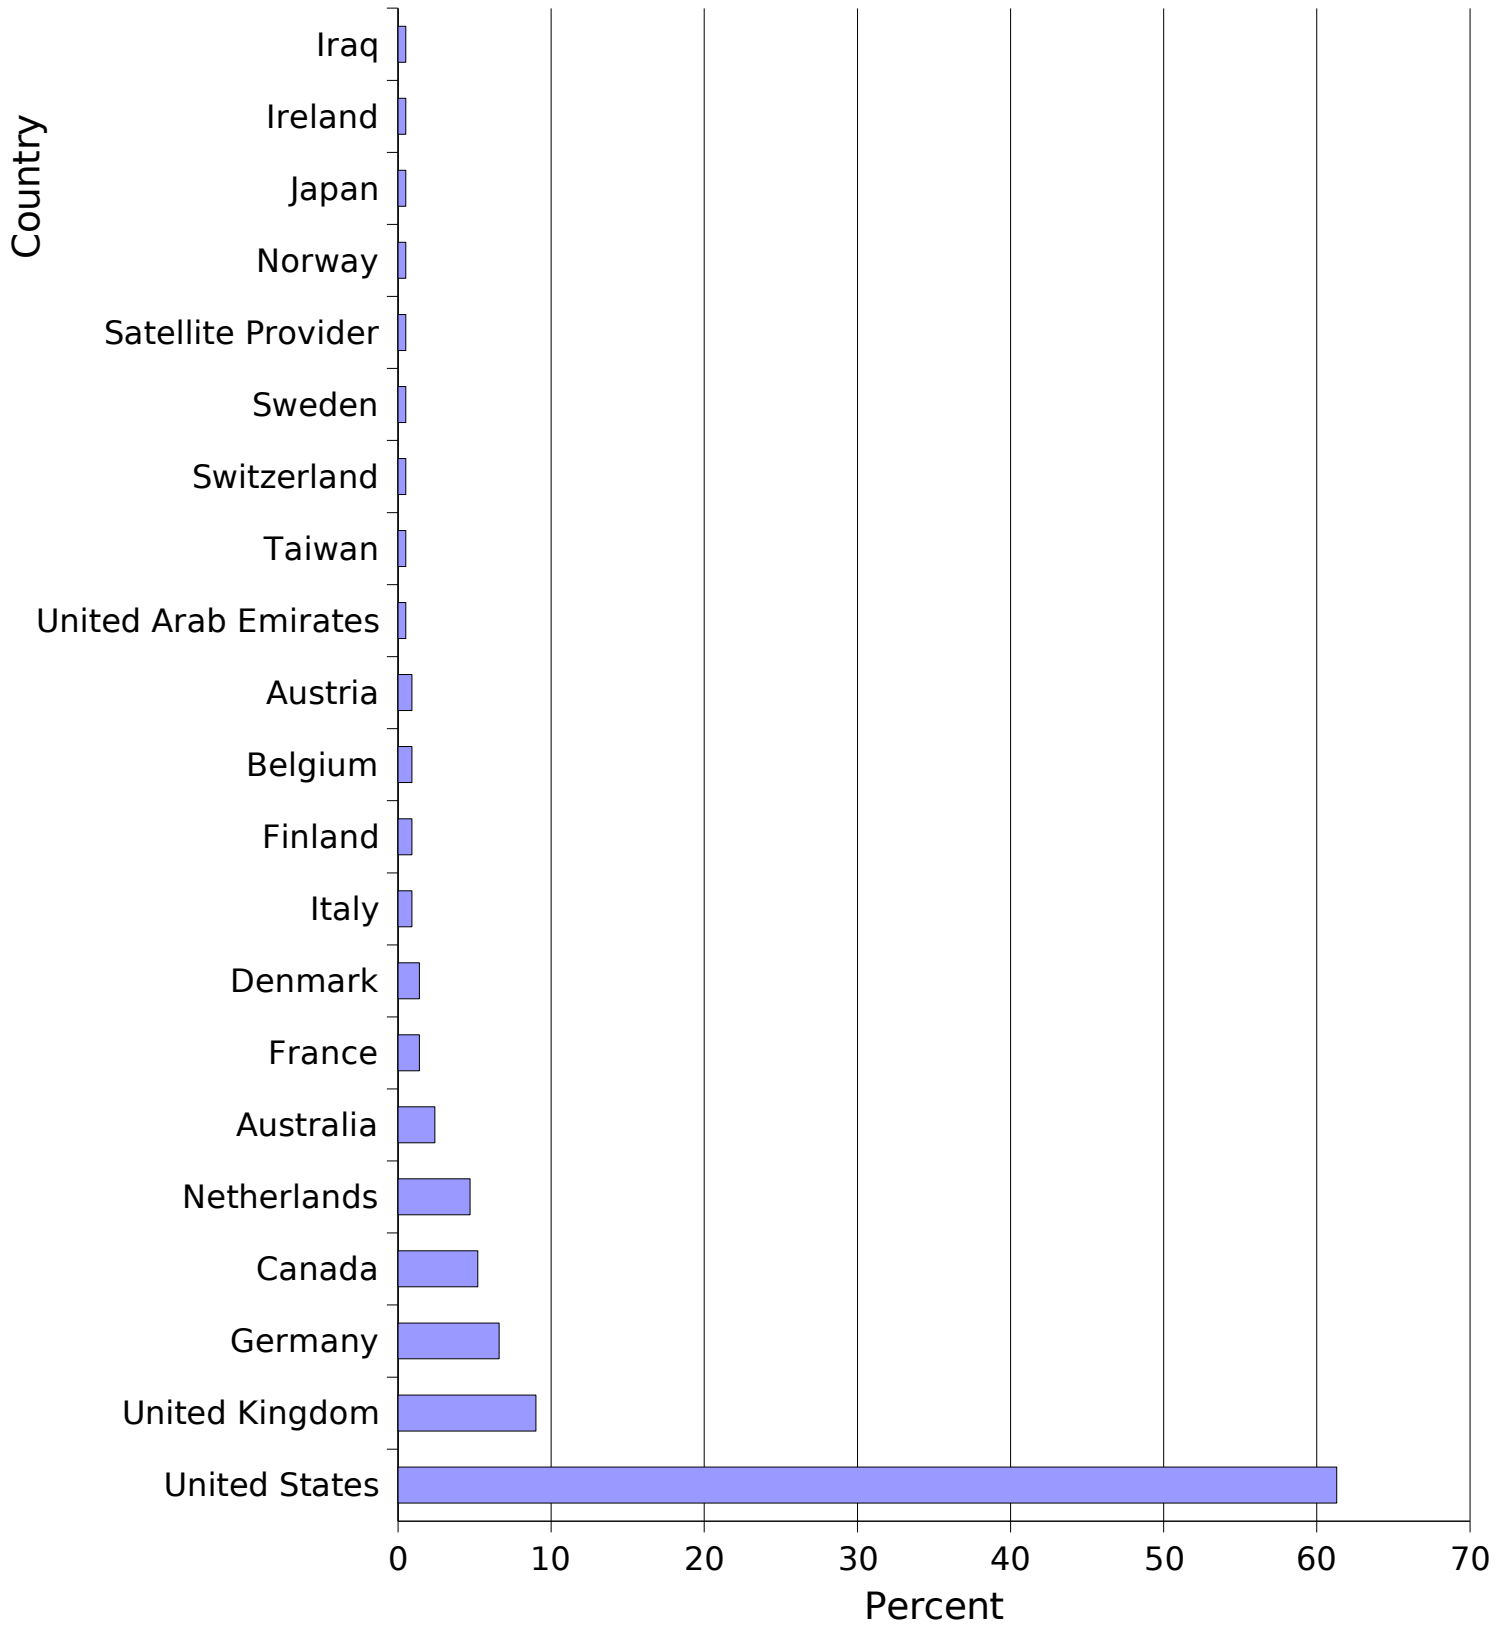

Responses by Country