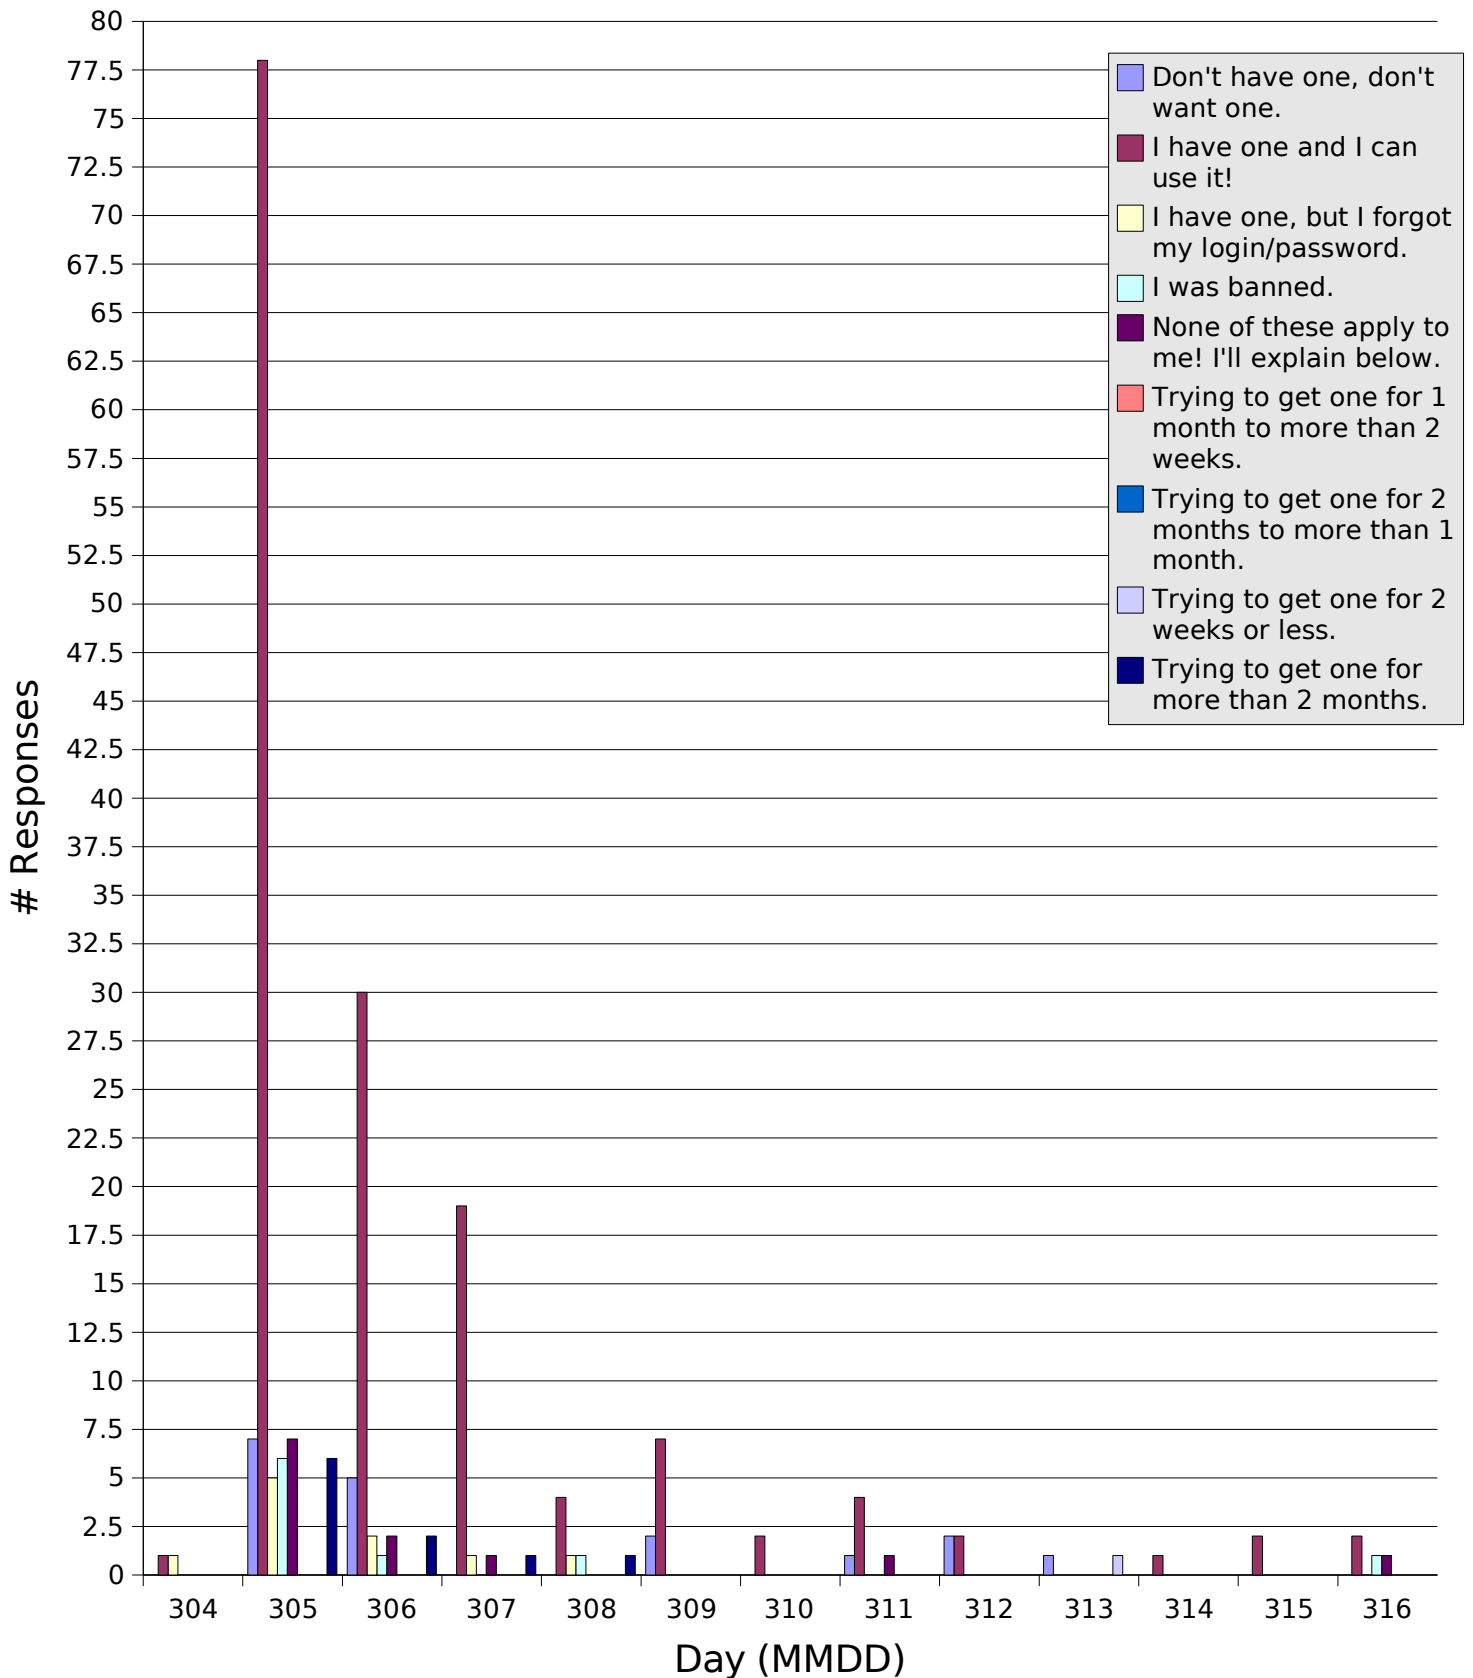

~Steelclaw

Responses by Country

Responses per Day

Responses to "What is the state of your forum account?"

Responses to "Please describe your current level of game activity."

Responses by Day: "What is the state of your forum account?"